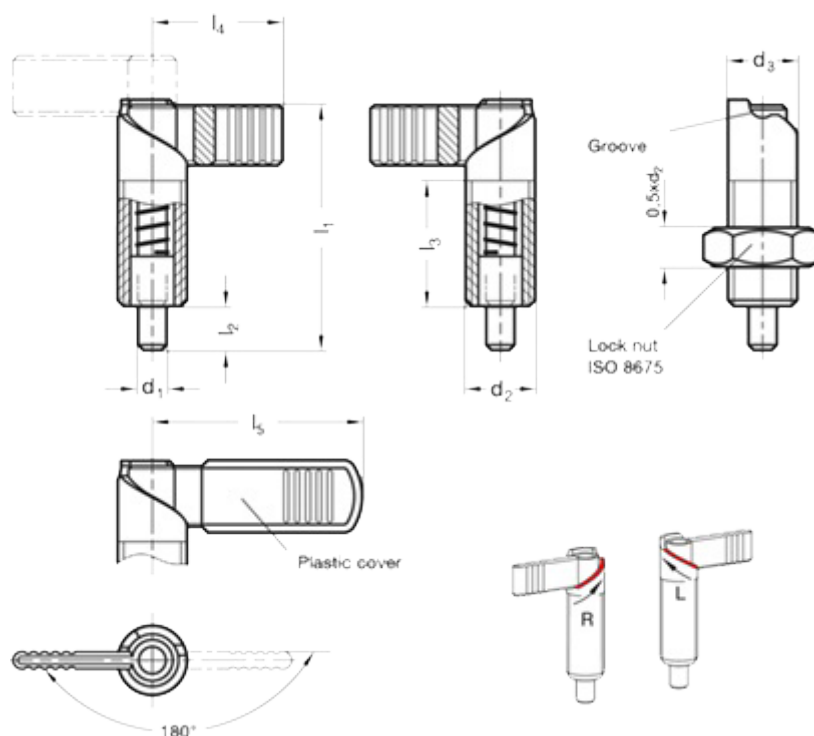

# Data Sheet

Article number: 2072166M1215LA  
Description: E+G indexing plunger  
GN 721.5-6-M12x1,5-LA

## Measures

d1 = 6  
d2 = M12x1.5  
d3 = 12  
l1 = 47  
l2 = 8  
l3 = 26  
l4 = 26  
l5 = -

Spring load in N end = 8  
Spring load in N top = 18  
Weight in (g) = 110